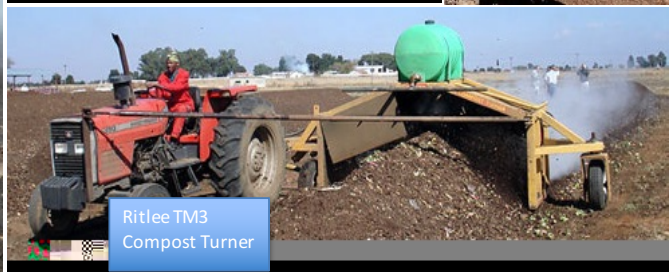

#### Ritlee Compost Turners

TM3	3.0 x 1.5	780	490	Tractor Mtd	PTO to Roter
EM 2	2.0 x 1.5	520	490	Electric	Electric Motor
EM3	3.0 x 1.5	780	490	Electric	

Ritlee EM2 Electric powered Compost Turner

Ritlee TM3 Compost Turner