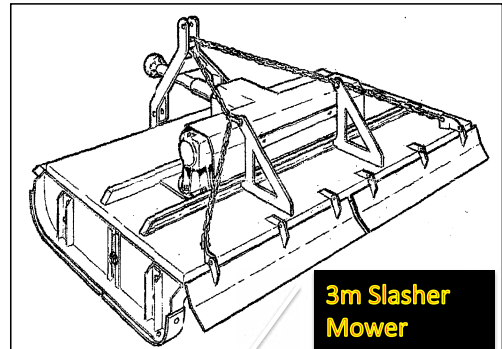

July, 2015

**Ritlee Tractor mounted
 Slasher Mowers, Roller
 Mowers and Blower
 Mowers.**

Stadard Ritlee Slasher Specs

Model: Standard	CSS 1.0/30	CSS 1.2/30	CSS 1.5/60	CSS 1.8/80	CSS 2.1/130	CSS 2.4/80/80	CSS 3.0/91
Cut Width (m)	1.0	1.2	1.5	1.8	2.1	2.4	3
Gearbox Rating (kw)	30	30	60	80	130	80 & 80	91
Gearbox Ratio	1.93	1.93	1.46	1.46	1.46	1.46	1.46
Blade Tip Speed m/m	3 928	3 928	3 715	4 458	5 201	4458	3 715
Min. Power Requirement	15	15	40	45	75	60	60
Blade Carrier	Square	Square	Square	Square	Square	Square	Triangular
Blade Type	Reversible	Reversible	Reversible	Reversible	Reversible	Reversible	Sickle
Number of Blades	4	4	4	4	4	8	6
Offset	Standard	Standard	Standard	Standard	Standard	Standard	n/a
Optional		CSS 1.2/61	CSS 1.5/80	CSS 1.8/130			
Stronger Gearbox Rating		61	80	130			
Gearbox Ratio		1.46	1.46	1.46			
Blade Carrier		Round	Round	Round			

Stadard Ritlee Roller Mower & Blower Mower Specs

Model: Standard	Roller Mowers				Blower/Vacuum Mowers		
	CRM 1.0/30	CRM 1.2/30	CRM 1.5/60	CRM 1.8/80	CBM1.2/30	CBM1.5/60	CBM1.8/130
Cut Width (m)	1.0	1.2	1.5	1.8	1.2	1.5	1.8
Gearbox Rating (kw)	30	30	60	80	30	60	130
Gearbox Ratio	1.93	1.93	1.46	1.46	1.93	1.46	1.46
Blade Tip Speed m/m	3 928	3 928	3 715	4 458	3 928	3 715	5 201
Min. Power Requirement	15	15	40	45	15	40	75
Blade Carrier	Square	Square	Square	Square	Square	Square	Square
Blade Type	Reversible	Reversible	Reversible	Reversible	Reversible	Reversible	Reversible
Number of Blades	4	4	4	4	4	4	4
Offset	Standard	Standard	Standard	Standard	Standard	Standard	Standard