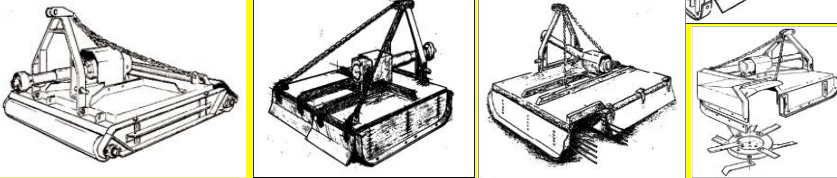

### Boxer tracked Multi Purpose Mini Skidsteers

### Trommel Screens-- Sport and Professional All Made to your requirements

**Ritlee Slashers, Roller Mowers, Mulchers (Crop / Orchard / Grass) Hay cutters and Hay Spreaders**

**Sized from 0,90 up to 3 meter using 3 to 5mm pressed steel & Gearboxes from 30 to 130kw**