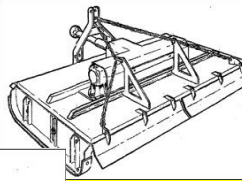

### Boxer tracked Multi Purpose Mini Skidsteers

### Trommel Screens-- Sport and Professional All Made to your requirements

**Ritlee Slashers, Roller Mowers, Mulchers (Crop / Orchard / Grass) Hay cutters and Hay Spreaders**

**Sized from 0,90 up to 3 meter using 3 to 5mm pressed steel & Gearboxes from 30 to 130kw**