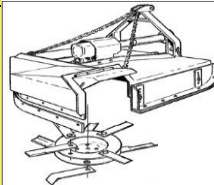

Ritlee 750 & 500 Rotary Mow

**Ritlee 750.
Cut 750mm -- Solid
Blade or Disc + 3 Swing
Blades.
Height: Fixable with
quick spacers.
Gears 5xF, 1xR + N**

professional
built for life

Rolux Magnum!

Ritlee Slashers, Roller Mowers, Mulchers (Crop / Orchard / Grass) Hay cutters and Hay Spreaders

Sized from 0,90 up to 3 meter using 3 to 5mm pressed steel & Gearboxes from 30 to 130kw

Standard Orchard Mulcher with Std mount and side directable discharge

Backhus Compost Turners + Eggersmann Grinder (Germany)