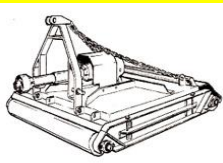

Ritlee 750 & 500 Rotary Mow

**Ritlee 750.
Cut 750mm -- Solid
Blade or Disc + 3 Swing
Blades.
Height: Fixable with
quick spacers.
Gears 5xF, 1xR + N**

professional
built for life

Rolux Magnum!

Ritlee Slashers, Roller Mowers, Mulchers (Crop / Orchard / Grass) Hay cutters and Hay Spreaders

Sized from 0,90 up to 3 meter using 3 to 5mm pressed steel & Gearboxes from 30 to 130kw

Standard Orchard Mulcher with Std mount and side directable discharge

Backhus Compost Turners + Eggersmann Grinder (Germany)